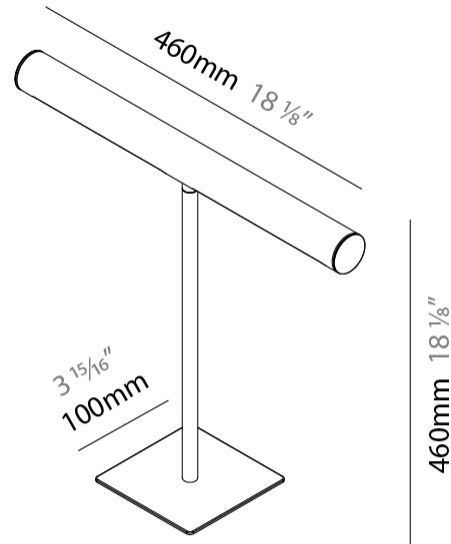

PROJECT _____
TYPE _____
SPECIFIER _____
QUANTITY _____
DATE _____

ELLE PORTABLE

D204005-

base number _____
Finish _____
Options _____

1. To build a product code in our configurator select the specify button on the base model # product page
2. To build a manual product code on this datasheet choose from the options listed below in blue font and add the suffix to the base model #

GENERAL

Series: Elle _____
Brand: Zaneen _____
Division: Design _____
Mounting Type: Portable _____
Mounting Location: Table _____
Subcategory: Task _____

PHYSICAL

Shape: Cylinder _____
Length (mm): 460 _____
Length (in): 18 1/8 _____
Width (mm): 100 _____
Width (in): 3 15/16 _____
Height (mm): 460 _____
Height (in): 18 1/8 _____
Light Distribution: Direct _____
Diffuser: Acrylic Bi-Satin _____
Fixture Finish: MBK / MWH / MCB _____
Fixture Material: Aluminum _____

ELECTRICAL

Lamp Type: LED _____
Input Wattage (W): 6 _____
Dimming: Touch Dimming _____
Driver Included: Yes _____
Driver Location: Inline Transformer Plug _____
Driver Class: Class 2 _____
Input Voltage (V): 120 - 277 _____
Output Voltage (V): 24 _____

LED

Color Temperature (°K): 3000 _____
CRI: >90 CRI _____
Lamp Life (hrs): 50000 _____

OPTICAL

RATINGS AND CERTIFICATIONS

Certified By: Certified for North American Standards _____
IP rating: IP20 _____